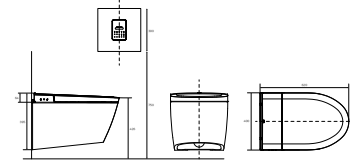

Smart Toilet

OMBRE
620x400x395mm
Remote control applied

CRYSTAL 2.0
705x388x485mm
Remote control applied

DB 9910T
690x390x500mm
Remote control applied

DB 9900
688x390x494mm
Remote control applied

DB 9800
688x390x484mm
Remote control applied