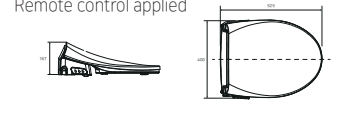

DB 5500
525x468x167mm