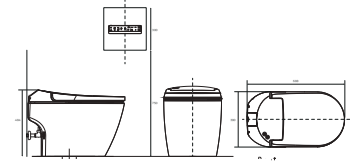

Smart Toilet

OMBRE
620x400x395mm
Remote control applied

CRYSTAL 2.0
705x388x485mm
Remote control applied

DB 9910T
690x390x500mm
Remote control applied

DB 9900
688x390x494mm
Remote control applied

DB 9800
688x390x484mm
Remote control applied