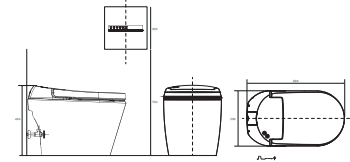

Smart Toilet

OMBRE
620x400x395mm
Remote control applied

CRYSTAL 2.0
705x388x485mm
Remote control applied

DB 9910T
690x390x500mm
Remote control applied

DB 9900
688x390x494mm
Remote control applied

DB 9800
688x390x484mm
Remote control applied