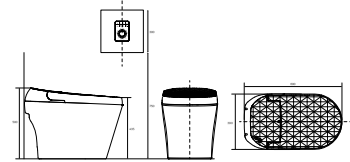

Smart Toilet

OMBRE
620x400x395mm
Remote control applied

CRYSTAL 2.0
705x388x485mm
Remote control applied

DB 9910T
690x390x500mm
Remote control applied

DB 9900
688x390x494mm
Remote control applied

DB 9800
688x390x484mm
Remote control applied