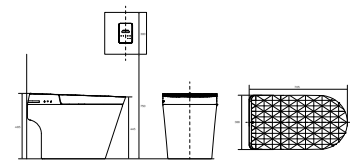

Smart Toilet

OMBRE
620x400x395mm
Remote control applied

CRYSTAL 2.0
705x388x485mm
Remote control applied

DB 9910T
690x390x500mm
Remote control applied

DB 9900
688x390x494mm
Remote control applied

DB 9800
688x390x484mm
Remote control applied