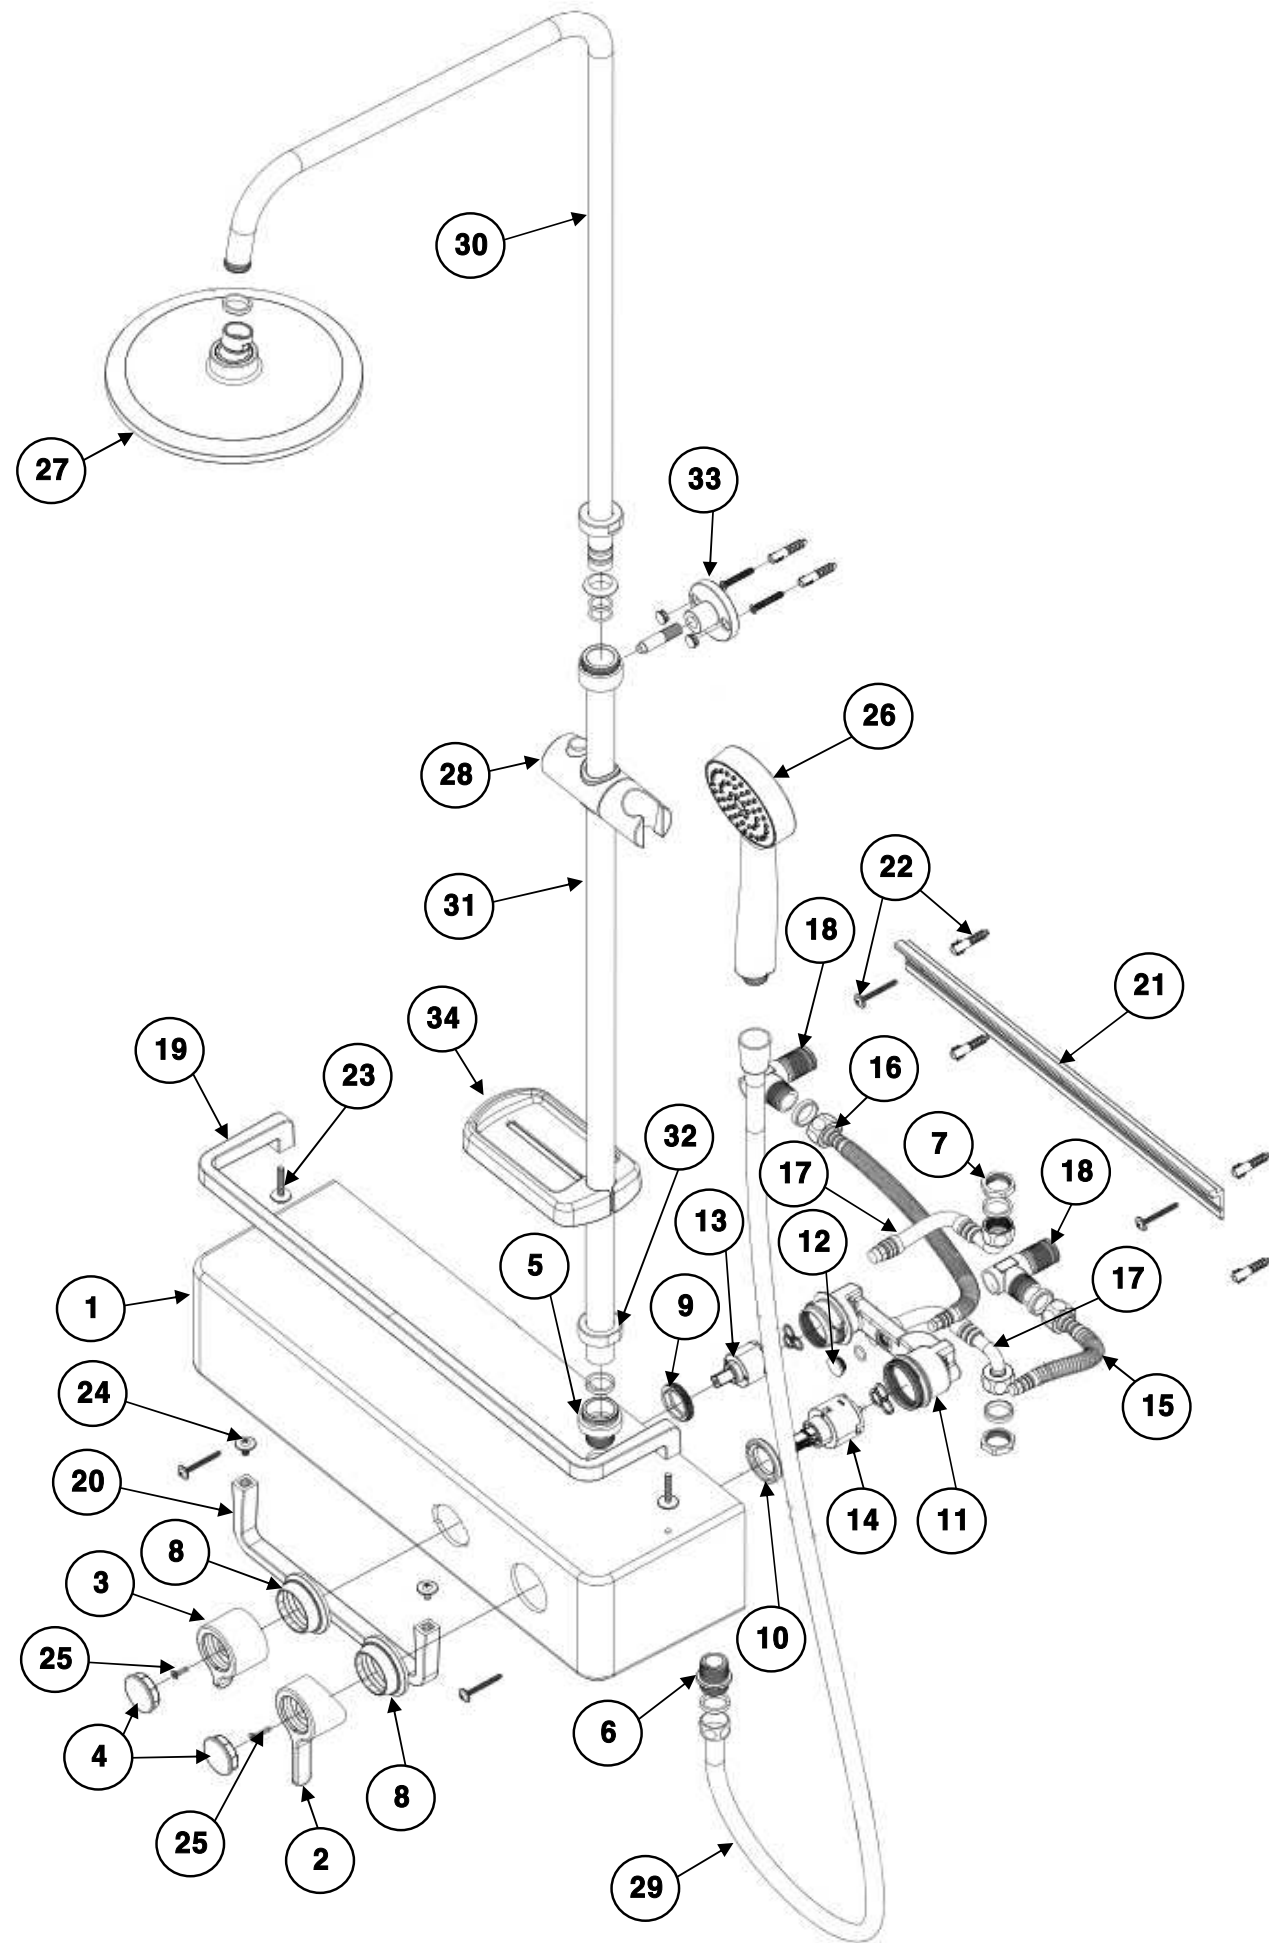

■ FB1669

구분	품번	품명	비고
1	KJ100013	BODY	
2	KJ310006	HANDLE	
3	KJ310007	HANDLE	
4	KJ250004-1	CAP	
5	KJ370032	ADAPTER	
6	KJ370033	ADAPTER	
7	KJ180005	LOCK NUT	
8	KJ140006	COVER	
9	KJ180003	CARTRIDGE NUT	
10	KJ180004	CARTRIDGE NUT	
11	KJ100014	VALVE BODY	
12	KJ270005	STOPPER	KJ340002(1ea)
13	KJ770002	CARTRIDGE	
14	AC181	CARTRIDGE	
15	KJ760003	BRAID HOSE(COLD)	
16	KJ760002	BRAID HOSE(HOT)	
17	KJ760001	BRAID HOSE(ELBOW)	
18	AV193	ANGLE VALVE	
19	KJ320012	GUIDE	
20	KJ320013	GUIDE	
21	KJ210025-1	BRACKET	
22	KJ170068	TAPPING SCREW	KJ190002(4ea)
23	KJ170071	TAPPING SCREW	
24	KJ170072	TAPPING SCREW	
25	KJ170070	TAPPING SCREW	
26	AF158C	HAND SHOWER	
27	KJ750001	HEAD SHOWER	
28	KJ740011	HANGER	
29	AD142P	FLEXIBLE HOSE	
30	KJ780001	PIPE ASS'Y	
31	KJ130120	PIPE	
32	KJ180006	ADAPTER	KJ350003(1ea)
33	KJ210028	FLANGE	KJ370035 + KJ250017 + KJ170002 + KJ190002
34	KJ150001-3	SOAP DISH	
	KJ190006	WRENCH	M6용